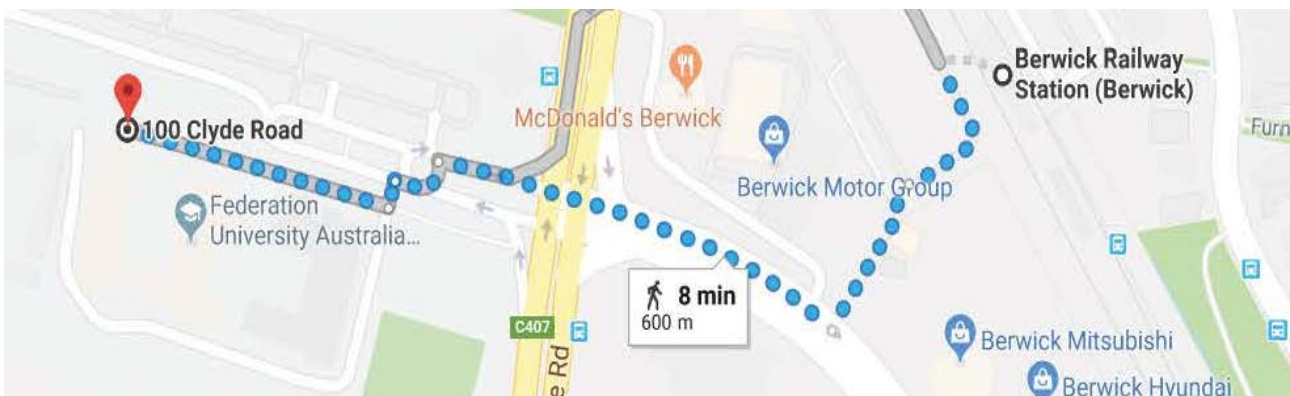

Getting from the Airport to Berwick campus accommodation

- 1) Take the Airport Shuttle bus from the Transport Hub in blue below (See www.airportbusdandenong.com.au for timetables and bookings, note that only morning services go to Berwick – afternoon and weekend services only go to Dandenong which is approx. \$45 in a taxi)

- 2) On arrival at Berwick Train Station, the University campus is a short walk away (or an even shorter taxi ride!), use the map below to get from the station to the FedUni Living Office

- 3) If you arrive in working hours, a staff member will be at reception. If you arrive after hours or at the weekend, you will have been sent an email telling you how to check in.